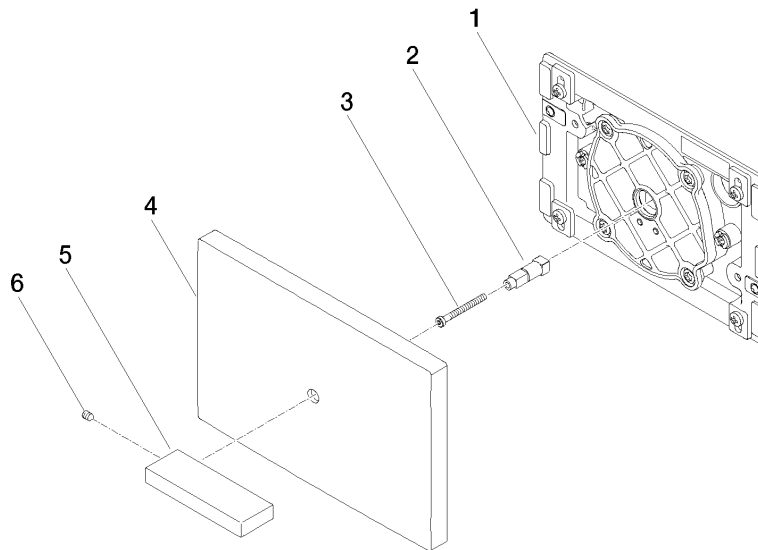

**Cover plate for the concealed WC cistern made by TeCe - Brushed Durabrass (23kt Gold)**

IMO

12 660 979

- cover plate 150 x 240 x 15 mm
- flush handle with rotary operation and two-volume technology (full flush/partial flush)

Cover plate for the concealed WC cistern made by TeCe - Brushed Durabronze  
(23kt Gold)

IMO

12 660 979  
mm [inches]

12 660 979  
Parts for other  
finishes can be found  
here: Chrome